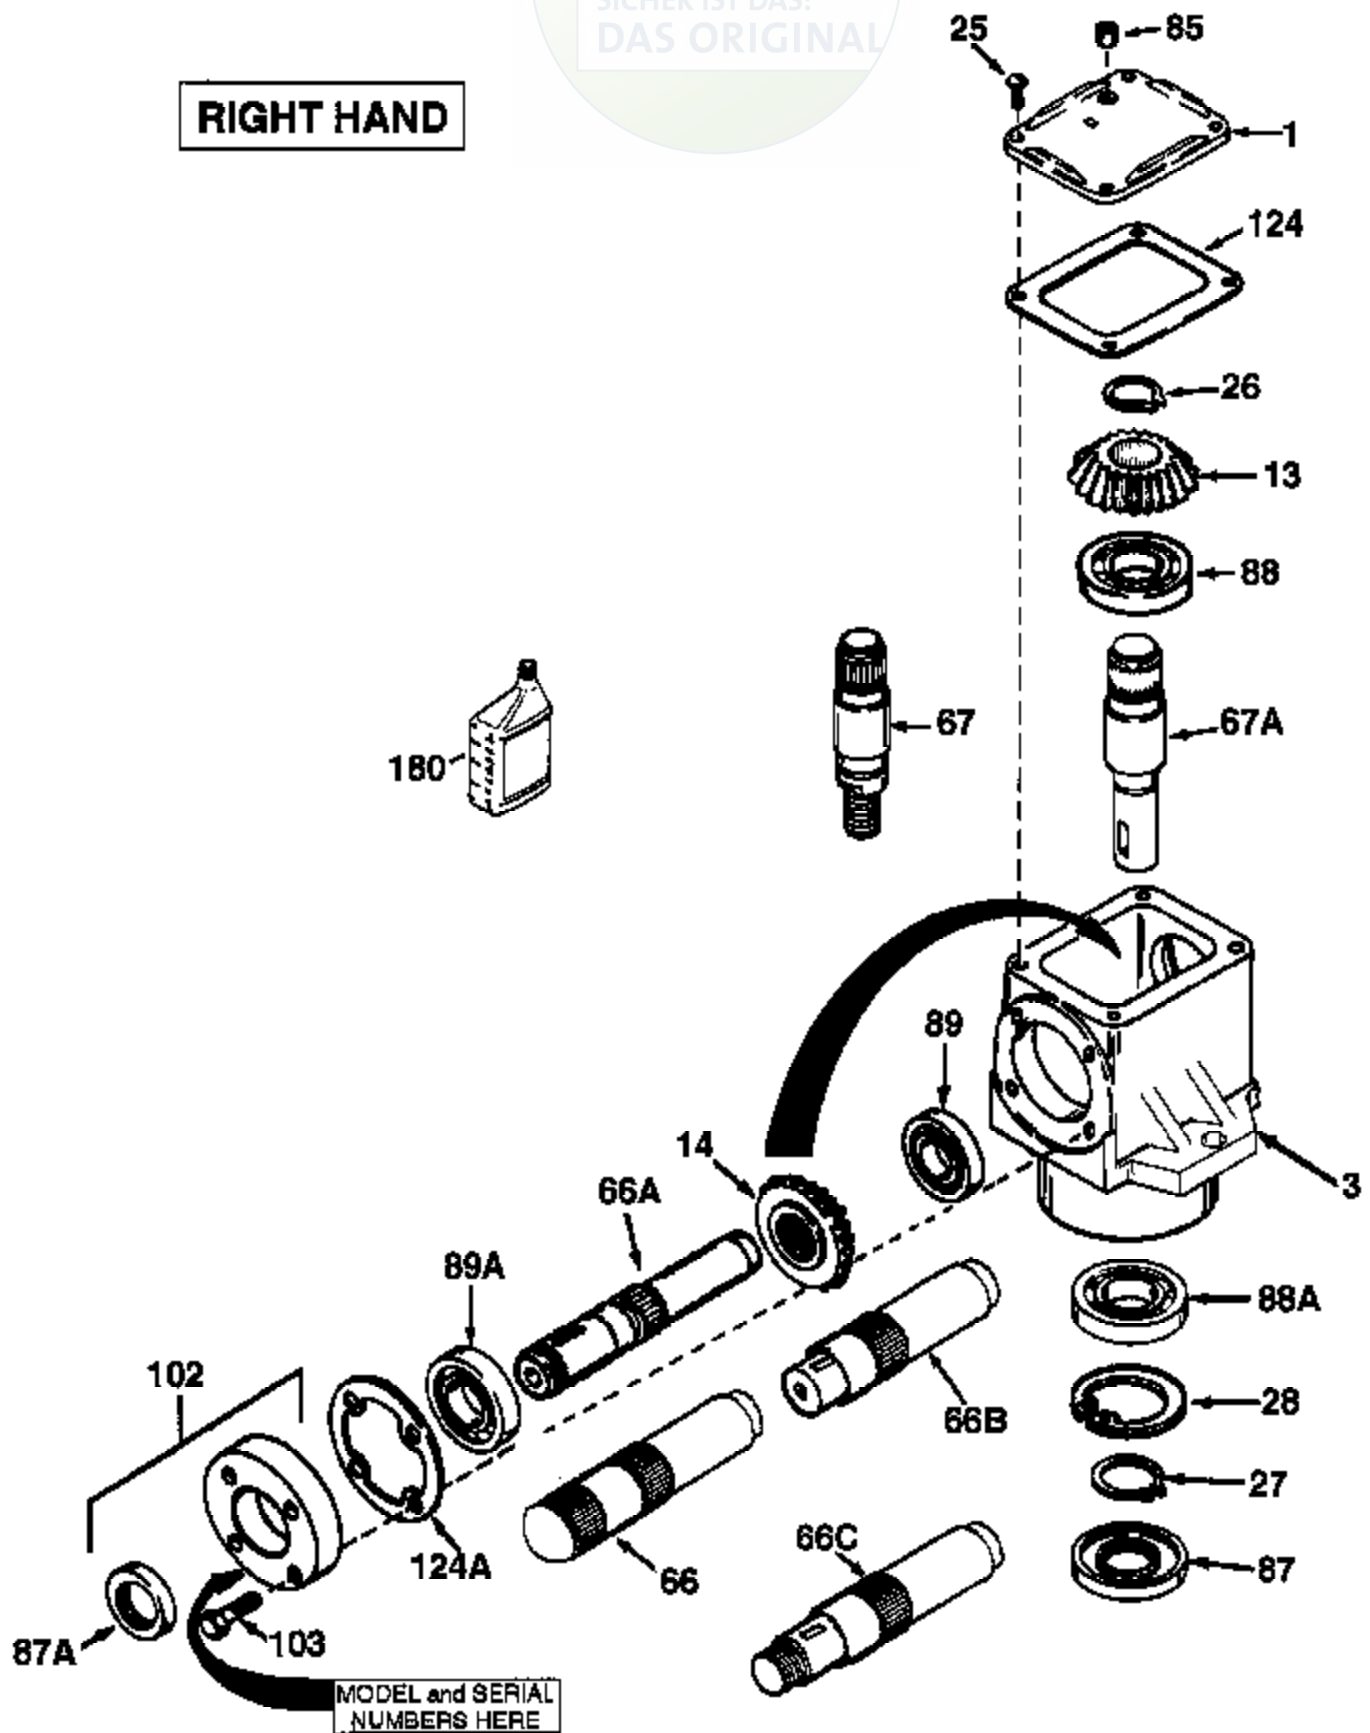

JOIST

SICHER IST DAS:
DAS ORIGINAL

RIGHT HAND

Ref #	Part Number	Qty	Description
1	772067	1	Right Angle Drive Head Cover
3	770092A	1	Right Angle Drive Housing
13	778101A	2	Bevel Gear (17 teeth-steel)
25	792025	4	Screw 10-24 x 1/2"
26	788018	1	Retainer Ring
27	788019	1	Retainer Ring
28	792119	1	Snap Ring
66	776041A	1	Input Shaft (4.492" long)
67	776261	1	Output Shaft (4-15/32" long)
85	792039	1	Pipe Plug 1/8-27
87	788029A	1	Oil Seal 7/8"
87A	788031	1	Oil Seal 7/8"
89A	780034	3	Ball Bearing (.8745)
89	780024	1	Peerless Ball Bearing (.7495)
102	786029	1	Retainer Cap & Seal (Incl. 87A & 103)
103	792026	4	Bolt 1/4-20 x 7/8"
124A	788030B	1	Retainer Gasket
124	788028	1	Gasket